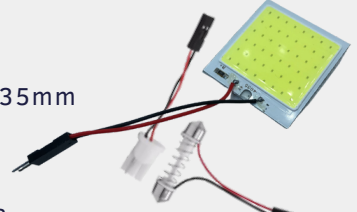

PLACOBG

Placa G
LED COB
40mm x 35mm

☐ Branca