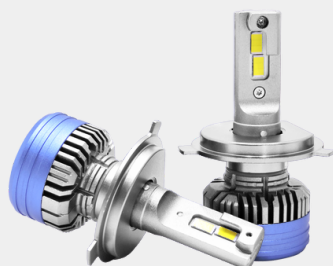

LED Max

☐ 6.000K

ENCAIXES: **H1 H3 H4 H7 (H8 H9 H11) H16 H27 HB3 HB4**

15.000
Lúmens

Proteção
IP68

Garantia
1 Ano

Chip LED
CSP Duplo

Com
Cooler

Com
Cancellor

50.000H
Vida Útil

12V
75W